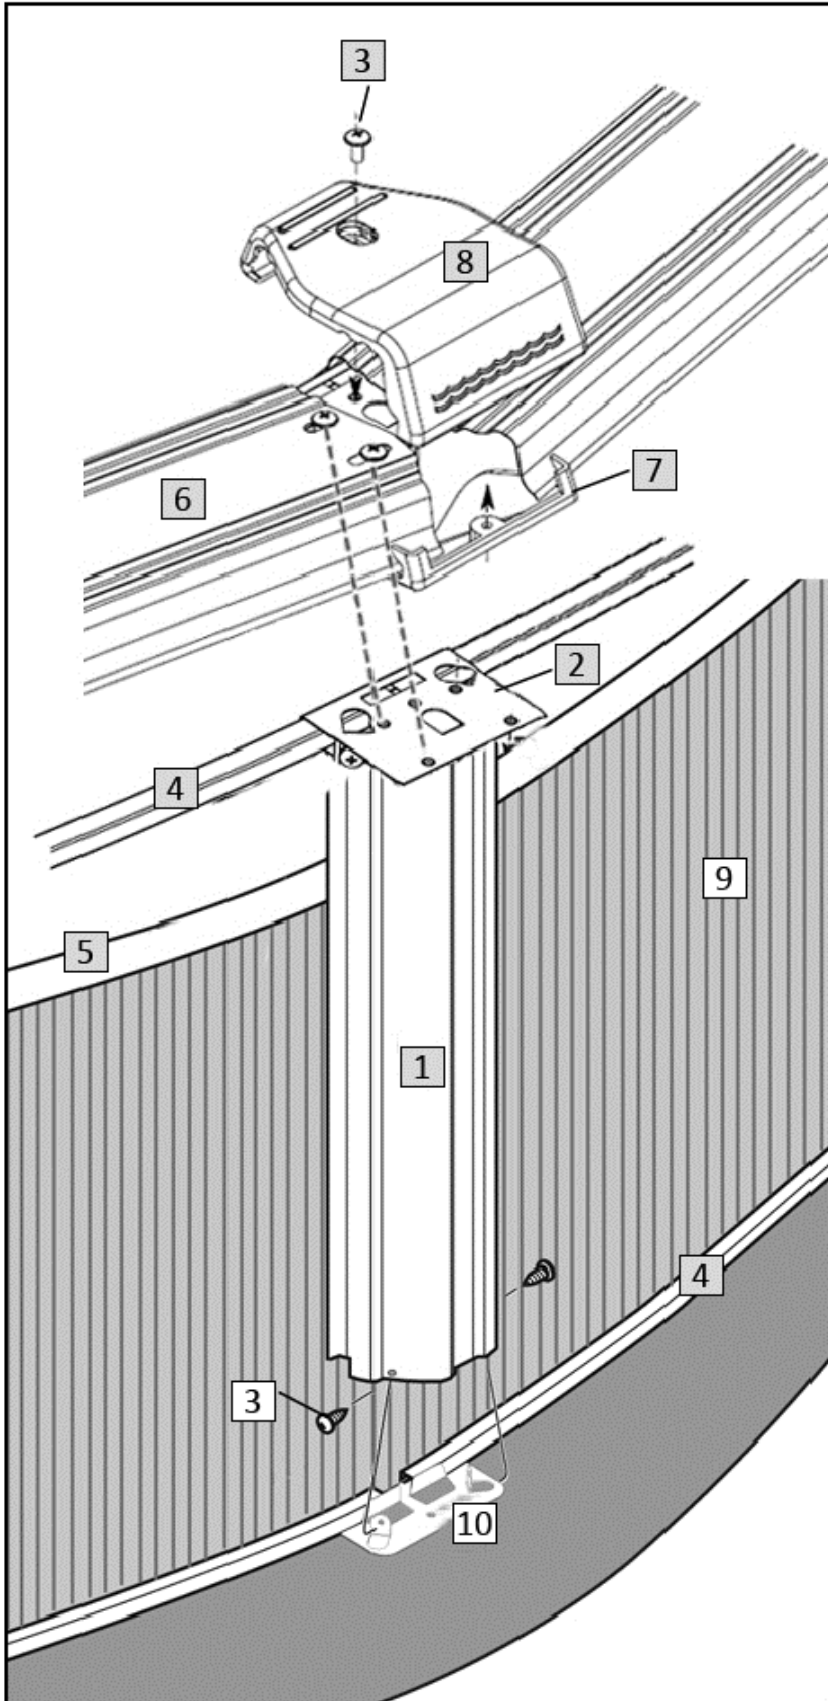

*These part #s are not available to purchase separately. They must be purchased as the Seat Cover Assembly Bolt Package, Order # NBP1032

Carton Breakdown
Belize 21' Round 52"
NB2526

Key #	Qty	Item #	Mfg Part #	Part Description	
WALL CARTON # 2152-THT-W					
<input type="checkbox"/>	5	16	NL107	8100	Plastic Edging
<input type="checkbox"/>	9	1	PC5246	52+Wall	Terra Haute Taupe Wall
52" Wall Joint Bolt Package (Part # 0113, Order # NBP1021)					
<input type="checkbox"/>	3	26	NBP1021	0513*	¼+x ½+Truss Head Screw
<input type="checkbox"/>	3	51	NBP1021	0411*	¼+Reinforcing Washer
<input type="checkbox"/>	3	26	NBP1021	0611*	¼+Nut

*These part #s are not available to purchase separately. They must be purchased as the Wall Joint Bolt Package, Order # NBP1021

Belize 21' Round 52"

NB2526

Key #	Part Description	Item #
1	6in Vertical	NBP1028
2	Resin Upper Joint	NBP1068
3	Seat Cover Hardware	NBP1032
3	Wall Joint Hardware	NBP1021
4	5/8+Rail	NBP1056
5	Plastic Edging	NL107
6	6in Top Seat	NBP1023
7	6in Seat Cover Bracket	NBP1030
8	6in Seat Cover	NBP1029
9	Wall	PC5246
10	Resin Lower Joint	NBP1069